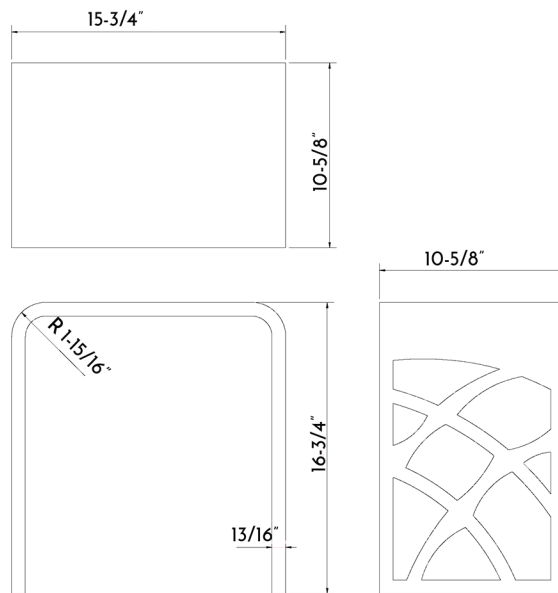

DAX-ST-05-B

SHOWER STOOL **SERIES**

MEASUREMENTS

DIMENSIONS

- 15-3/4" X 16-3/4"

FEATURES

- Solid Surface
- Black Matte Finish
- Weight Capacity: 330 Pounds